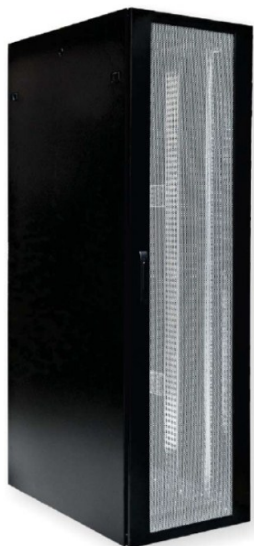

Product Information

4DC cabinet, BKT 45U, 600/1200/2100 W/D/H mm. one-piece perforated front door, RAL 9005 black

Card No. PI_S4DC4560123411.3_02.16

Standards

EIA-310-D, IEC 60297-1, IEC 60297-2, ROHS

Features

- Material: steel sheet
- Front door: one-piece perforated
- Rear door: two-piece perforated
- Side walls: steel sheet
- Load capacity: 1500 kg
- IP rating: 20
- Colour: RAL 9005

Performance/Variants

Type	Width (mm)	Depth (mm)	Height (mm)	Index
45U	600	1200	2100	S4DC4560123411.3